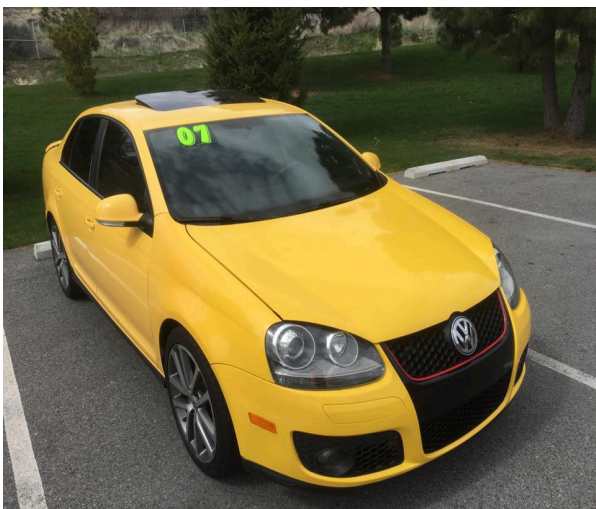

14379 US Highway 97A
WA, Entiat 98822

Call Us Now (509) 264-2370

2007 Volkswagen GLI

Stock# C252	Transmission Manual	Door 4-door	Exterior Yellow	Interior Black	Engine 4 Cylinder Engine	Odometer 123,000 Miles
-----------------------	-------------------------------	-----------------------	---------------------------	--------------------------	------------------------------------	----------------------------------

FEATURES & OPTIONS

Vehicle Description

RARE VEHICLE, ONLY 1,200 EVER MADE!

Fuel Economy

25

City

29

HWY